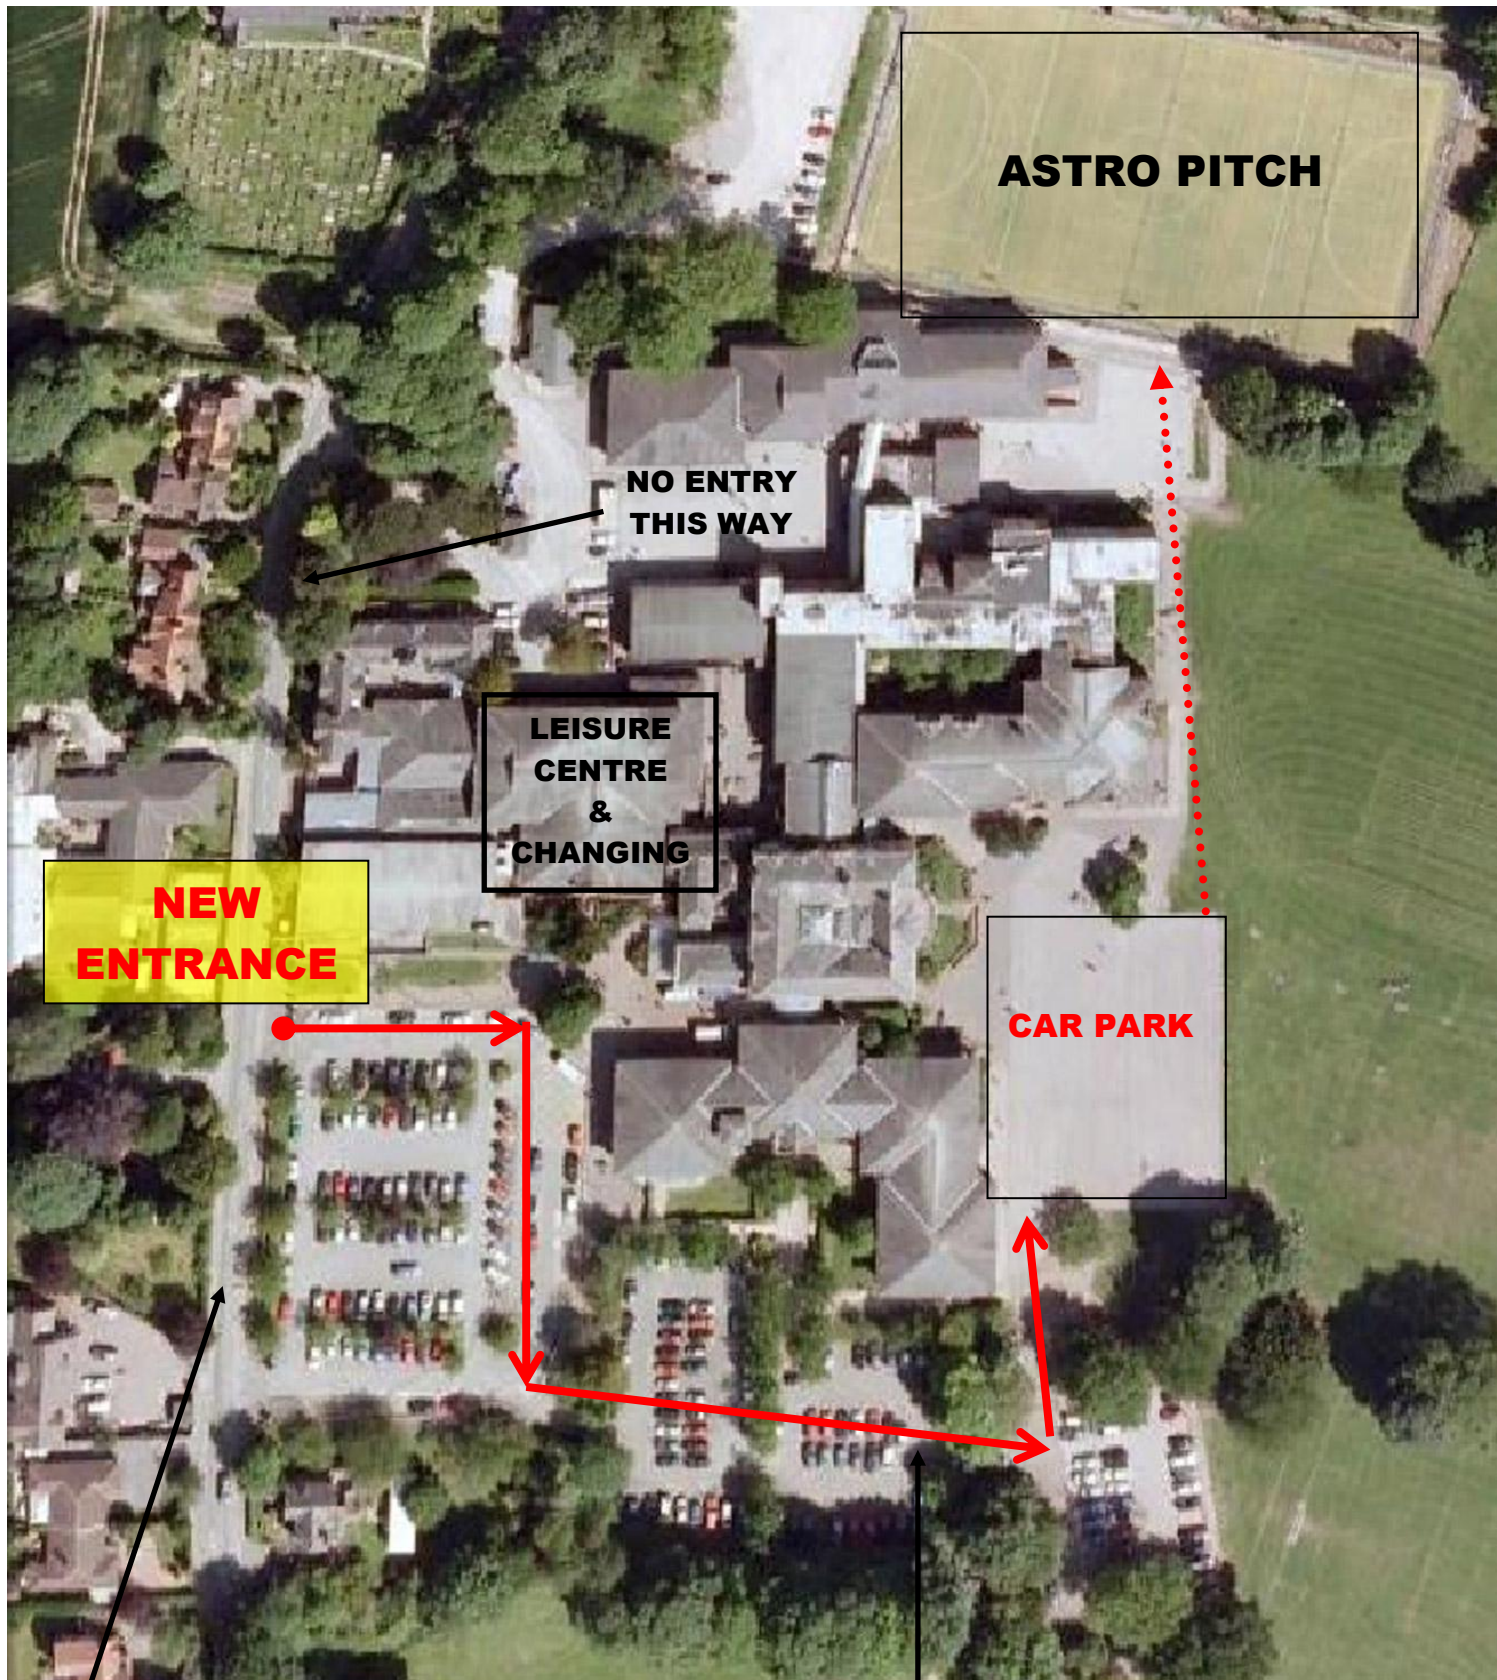

Lymm Hockey Club

CHANGING & ROUTE INTO CAR PARK

Oughtrington Lane (Off A56 Higher Lane)

RED LINE indicates **NEW** route into the changing facilities, new car park and then pedestrian access to Astro Pitch.